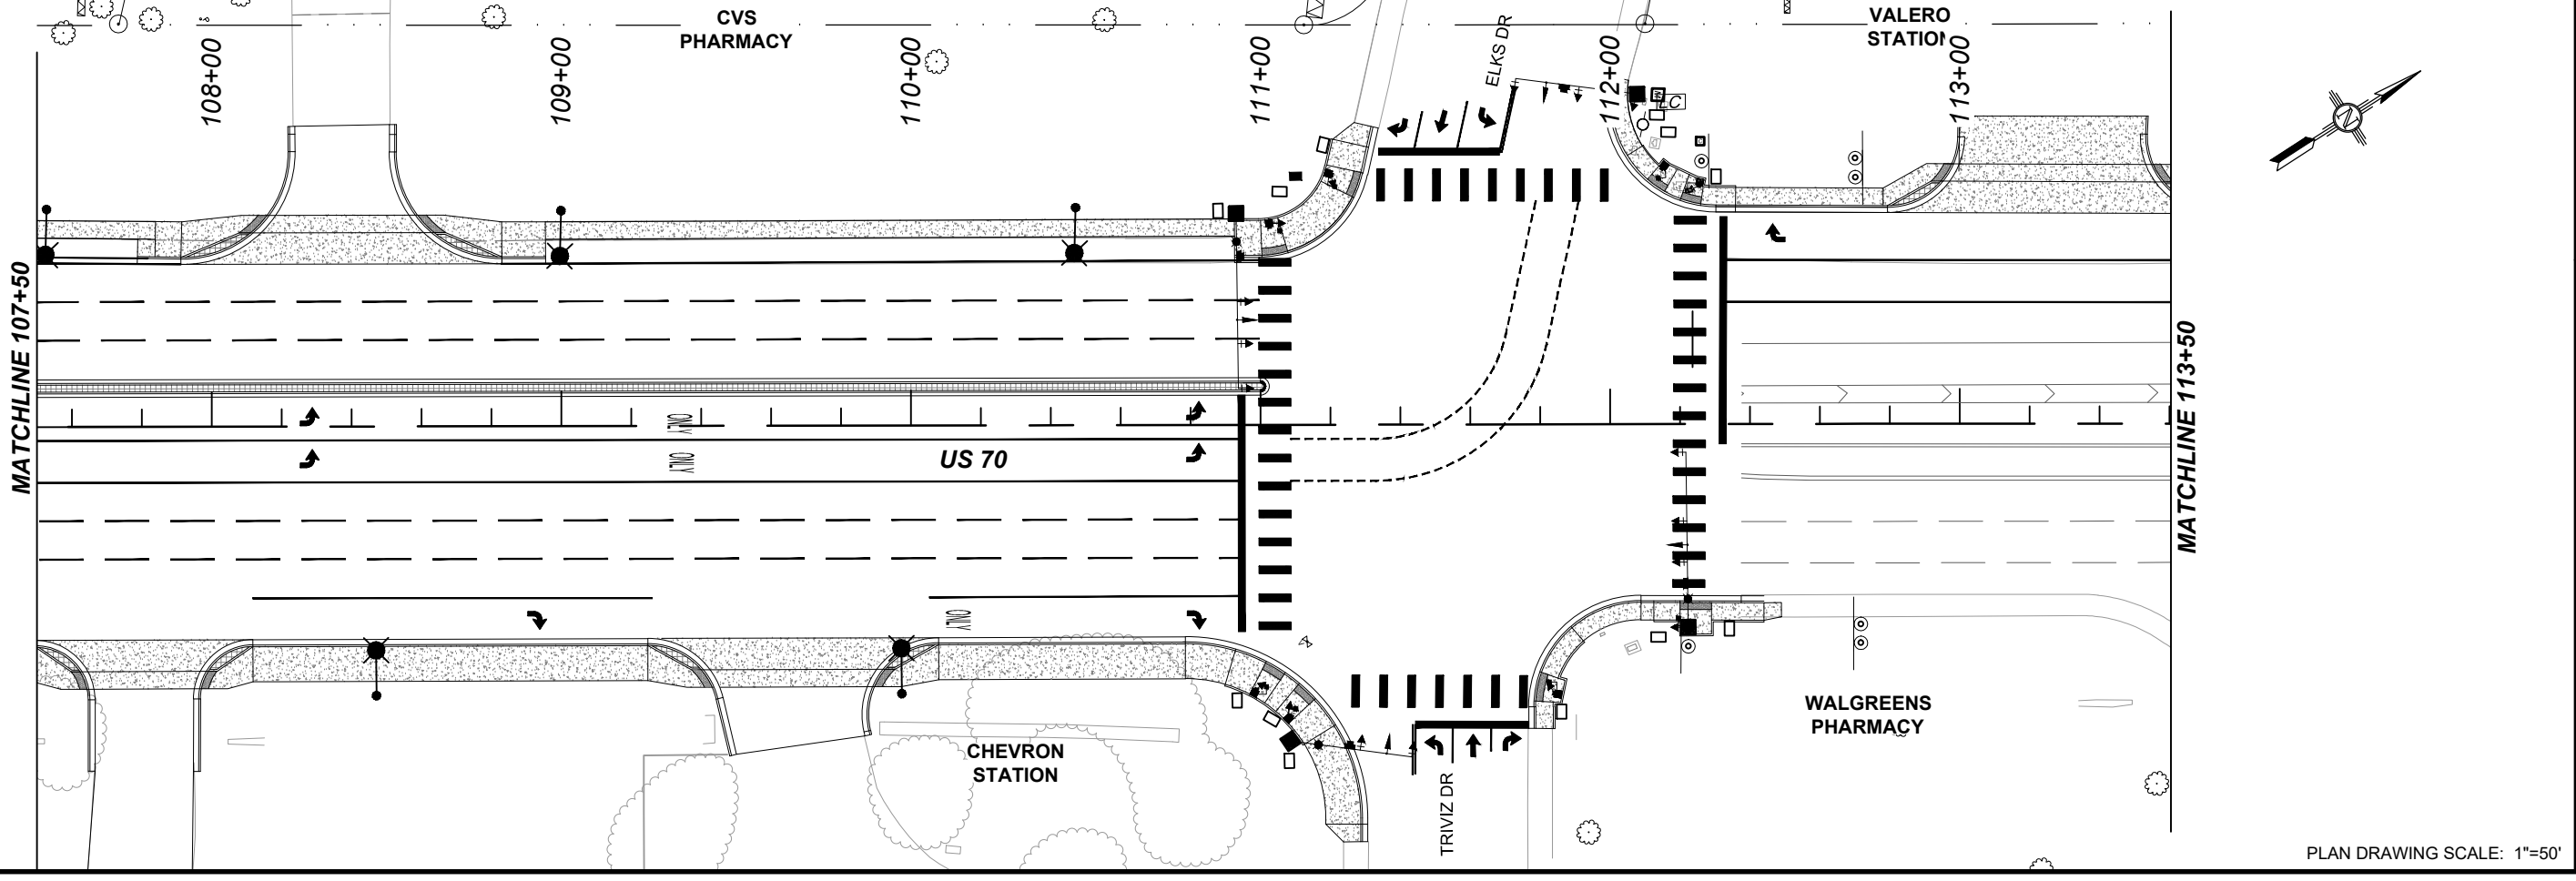

US 70

ONLY

MATCHLINE 107+50

SPANISH
KITCHEN

RIO GRANDE
MEDICAL
GROUP

GENTLE CARE
DENTISTRY

COLDWELL
BANKER

MATCHLINE 113+50

PLAN DRAWING SCALE: 1"=50'