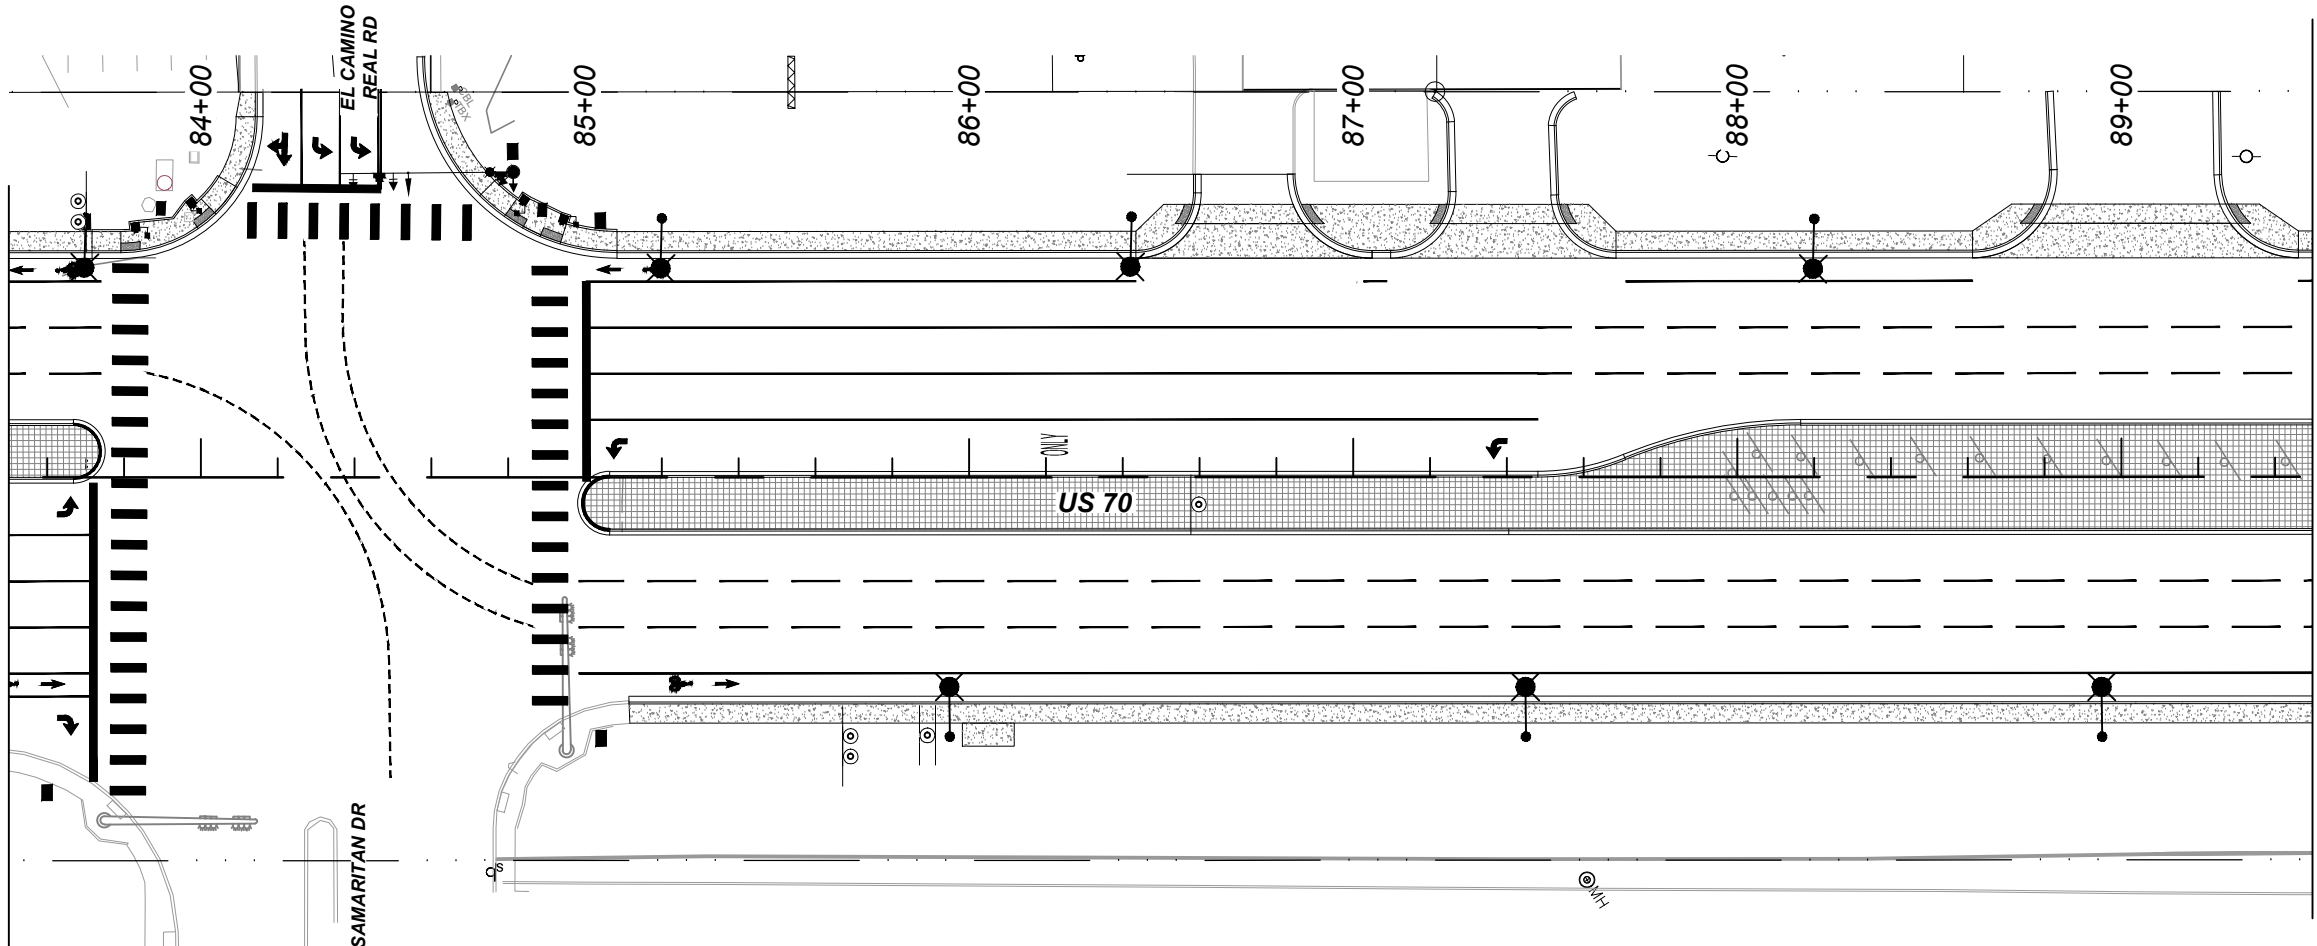

MATCHLINE 71+50

30" STOP SIGN

MATCHLINE 71+50

MATCHLINE 77+50

PLAN DRAWING SCALE

MATCHLINE 77+50

MATCHLINE 83+50

15' BUILDING SETBACK

MATCHLINE 83+50

MATCHLINE 89+50

©MH

MATCHLINE 89+50

MATCHLINE 95+50

MATCHLINE 95+50

MATCHLINE 101+50

102+00

BLAKE'S
LOTABURGER

103+00

SONIC

104+00

105+00

106+00

MISTER
CAR
WASH

107+00

PLAN DRAWING SCALE: 1"=50'